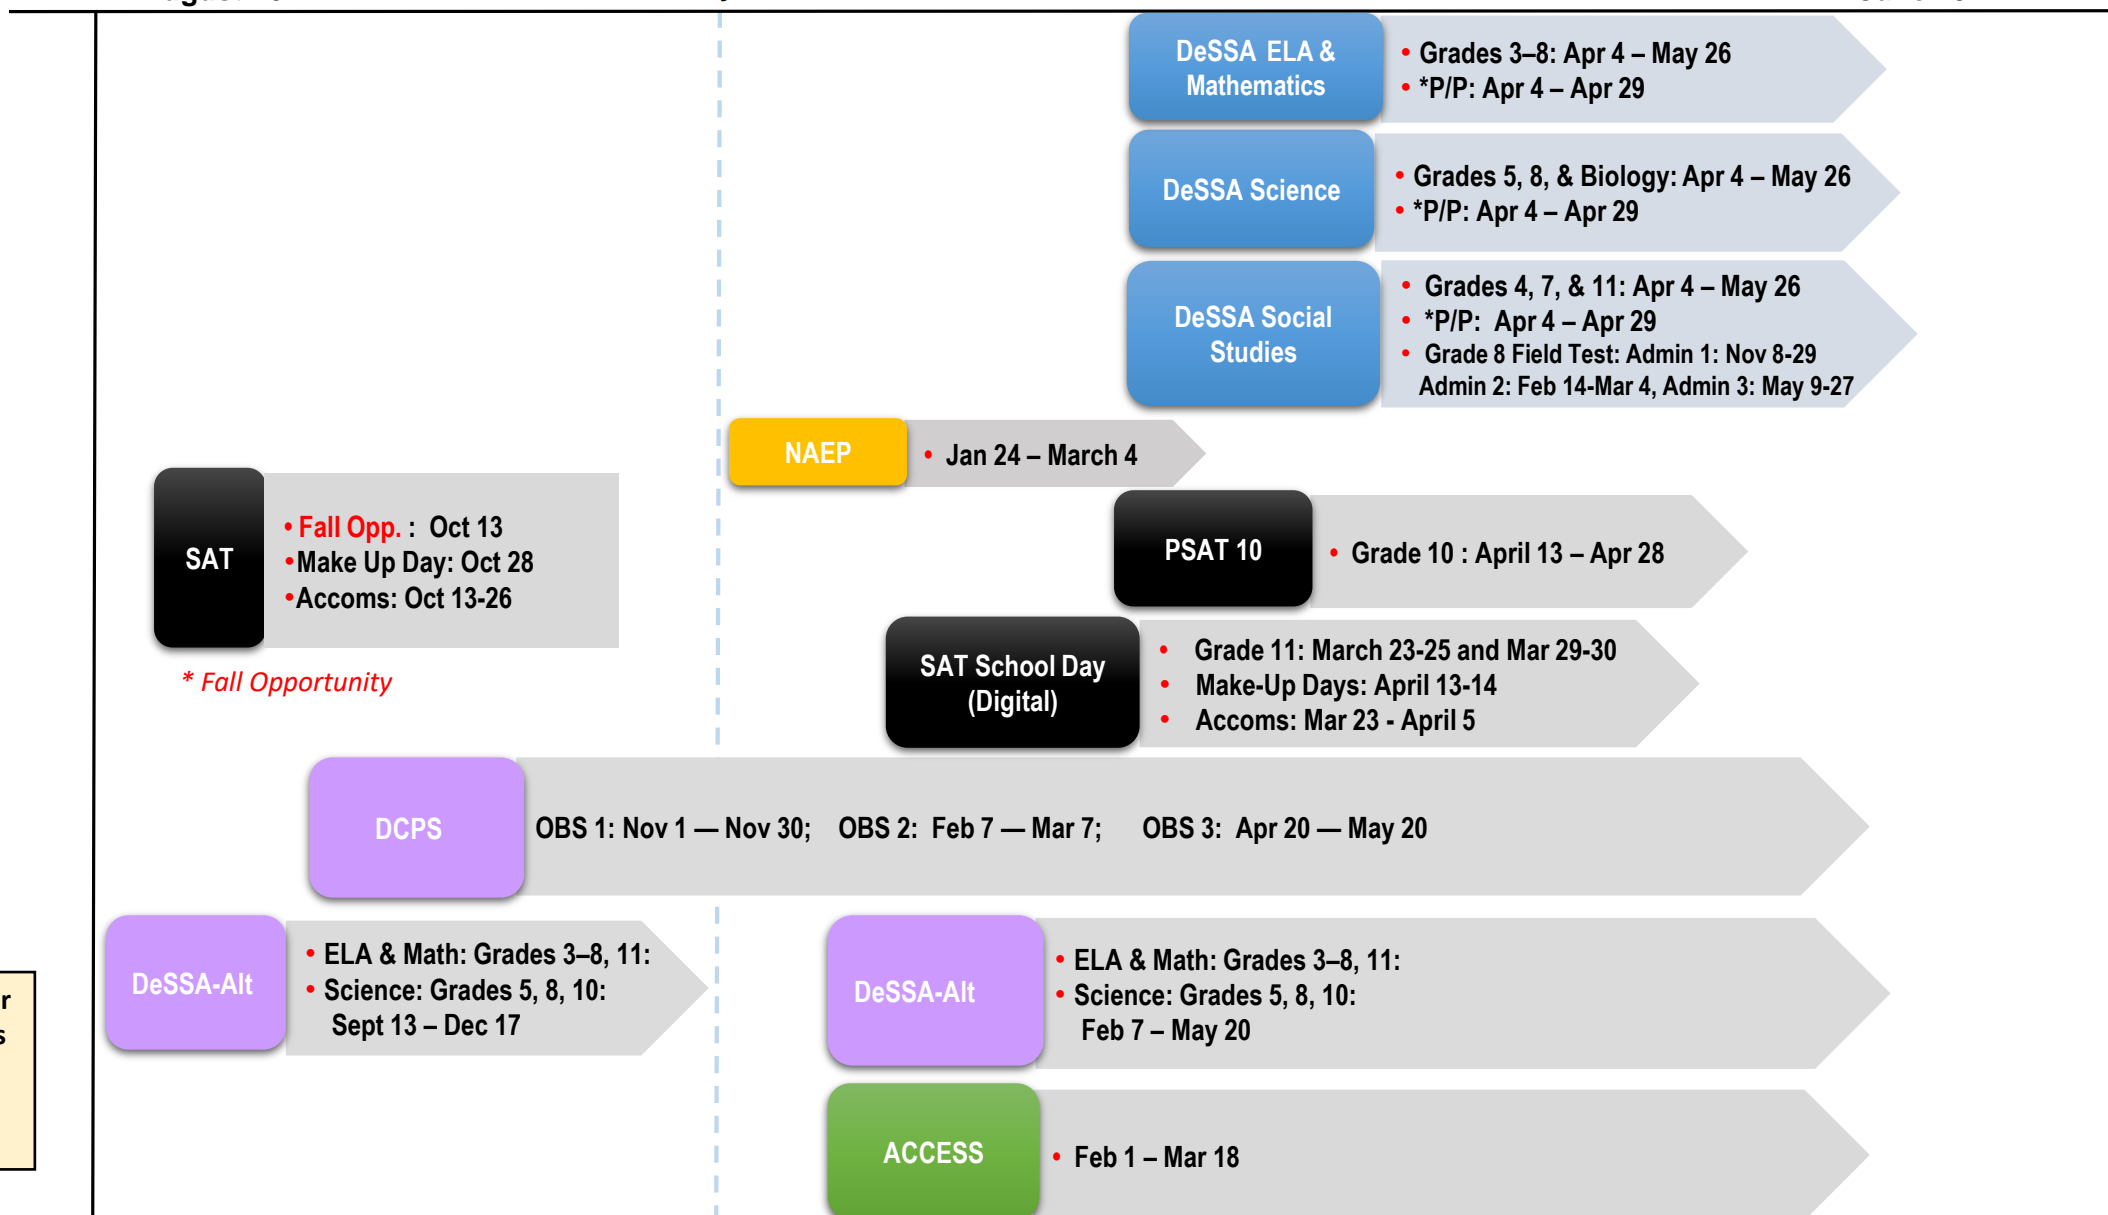

Delaware System of Student Assessments (DeSSA): 2021-2022 Calendar

State Mandated Testing

August 2021

January 2022

June 2022

Optional: Smarter Interim and Tools for Teachers
August 2021-July 30, 2022